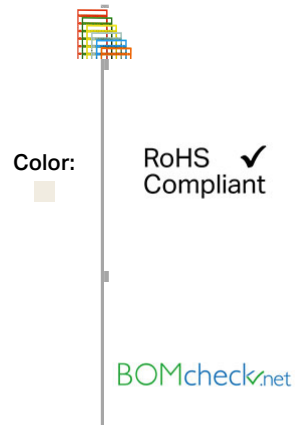

Data sheet | Item number: 248-502/000-024

Mini-WSB marking card; as card; MARKED; 1 ... 10 (10x); not stretchable;
Horizontal marking; snap-on type

248-502/000-024

Data

Technical Data

Color	white
Marking	1 ... 10 (10x)
Printing direction	Horizontal marking
Color of marking	black
Marking type	Digits
Konfektionierung	10 strips with 10 markers per card
Marker width	5 mm
Fire load	0.201 MJ

Mechanical data

Weight	6.7 g
Marker/Strip width	5 mm

Commercial data

Product Group	2 (Terminal Block Accessories)
Country of origin	DE
GTIN	4017332012379
Customs Tariff No.	49119900000

Subject to changes.
